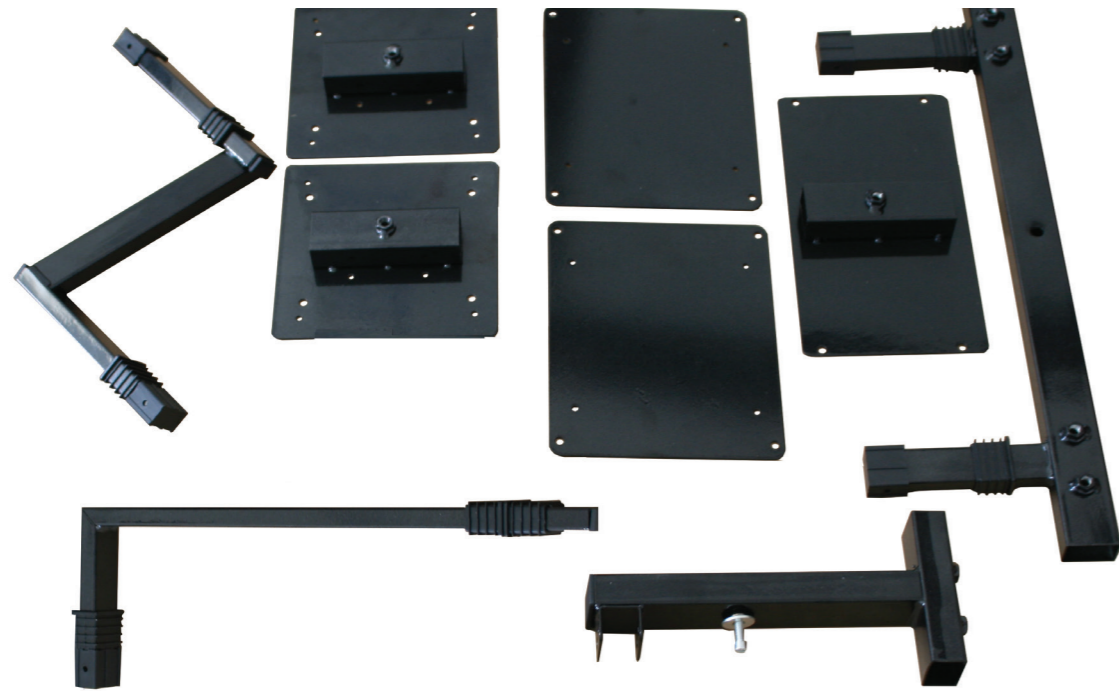

## What's In The Box:

M4 X 55MM  
(SAITEK)

M5 X 13MM

M4 X 10MM

M8 X 35MM

M8 X 15MM