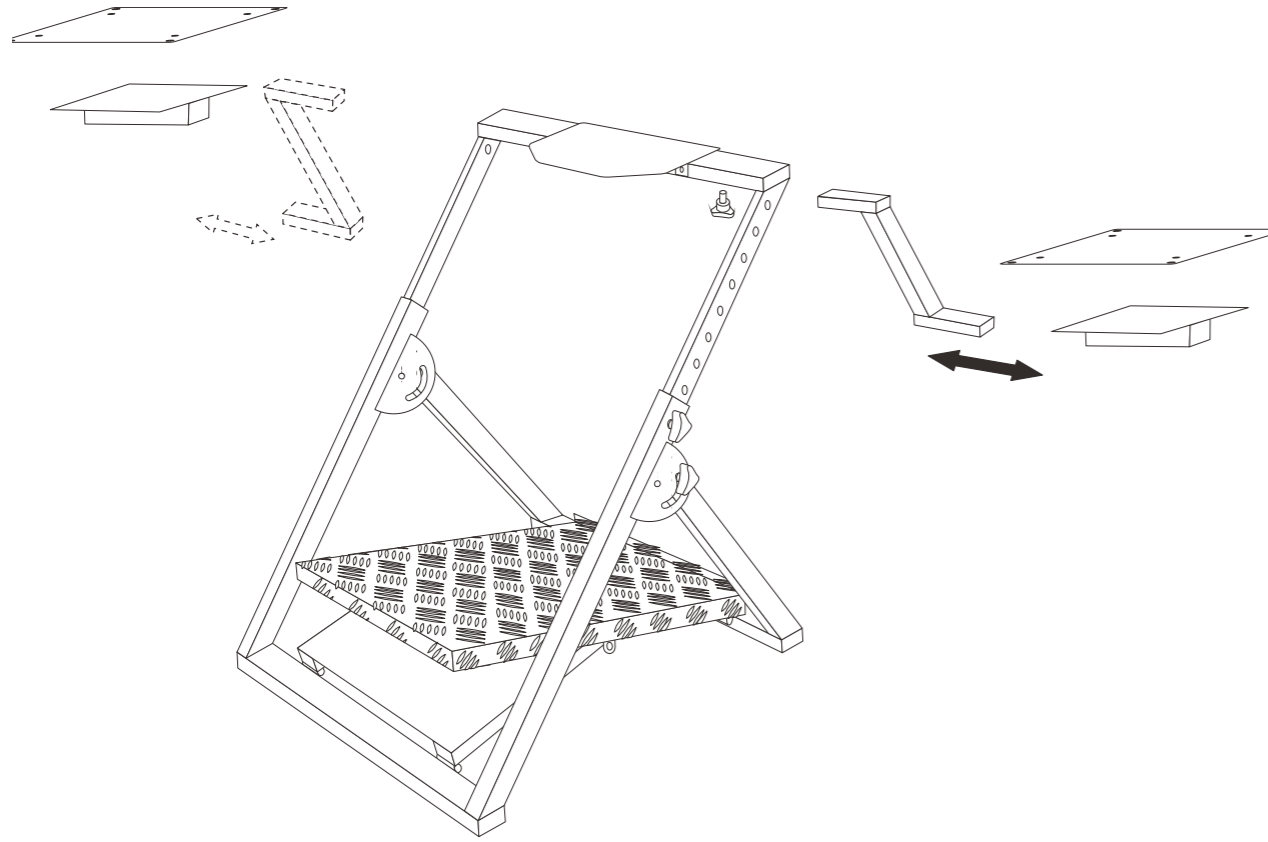

FLIGHT PACK

FLIGHT PACK