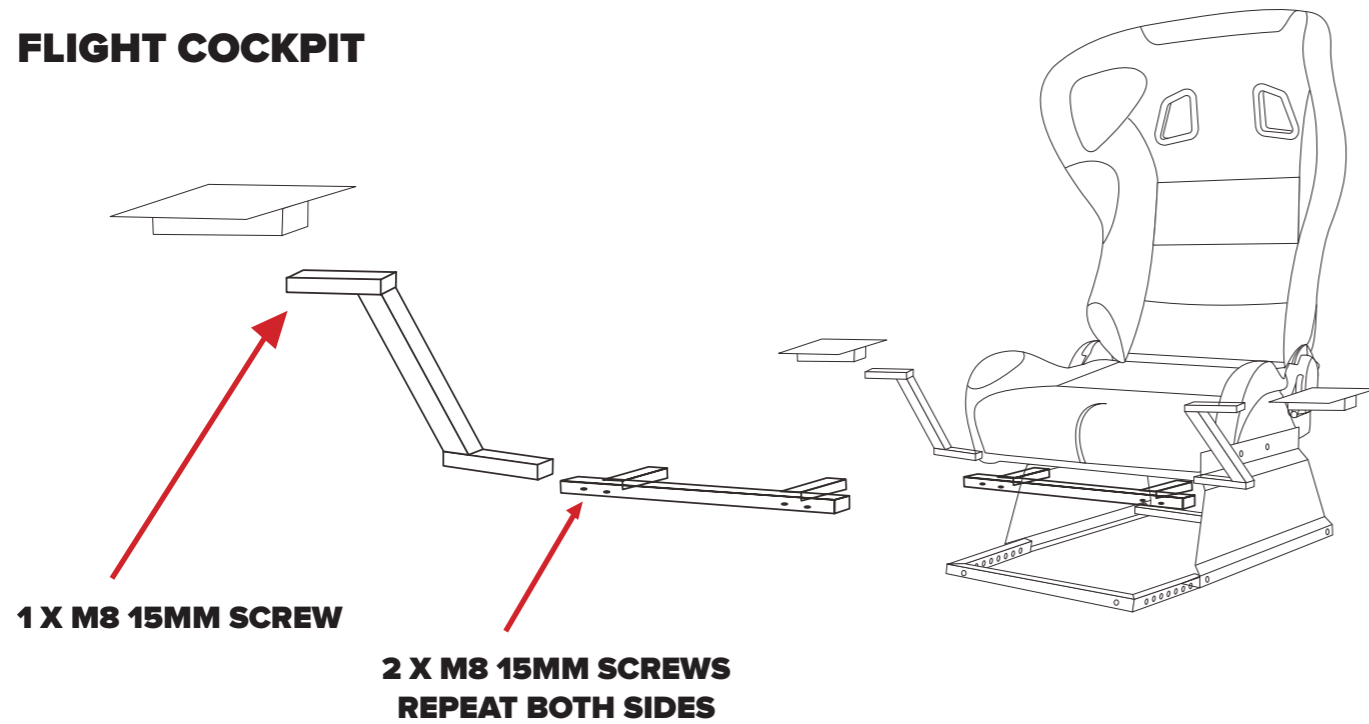

FLIGHT PACK

FLIGHT PACK

FLIGHT COCKPIT